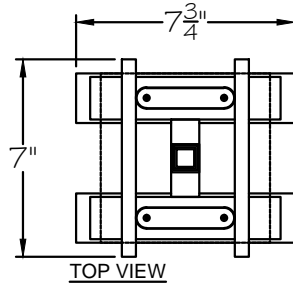

CUSTOMER REFERENCE DRAWING

STYLE CONFIGURATIONS:

TERRA ORIGINAL GLASS:	RAKE GLASS:
- 11ST BLACK / CLEAR GLASS	-15ST BLACK / RAKE CLEAR GLASS
- 12ST BLACK / GOLD GLASS	-25ST SILVER / RAKE CLEAR GLASS
- 21ST SILVER LEAF / CLEAR GLASS	-35ST GOLD / RAKE CLEAR GLASS
- 22ST SILVER LEAF / GOLD GLASS	-45ST BRONZE / RAKE CLEAR GLASS
- 31ST GOLD LEAF / CLEAR GLASS	
- 32ST GOLD LEAF / GOLD GLASS	
- 41ST BRONZE / CLEAR GLASS	
- 42ST BRONZE / GOLD GLASS	