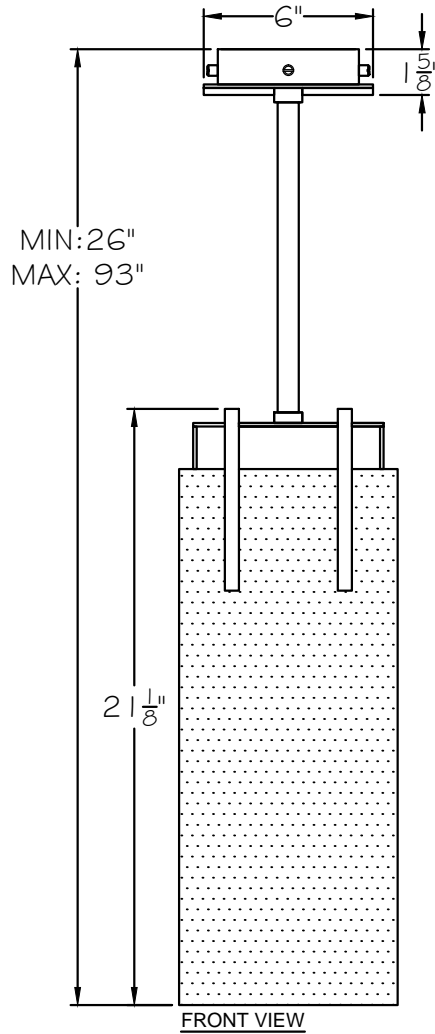

CUSTOMER REFERENCE DRAWING

STYLE CONFIGURATIONS:

TERRA ORIGINAL GLASS:	RAKE GLASS:
- 11ST BLACK / CLEAR GLASS	-15ST BLACK / RAKE CLEAR GLASS
- 12ST BLACK / GOLD GLASS	-25ST SILVER / RAKE CLEAR GLASS
- 21ST SILVER LEAF / CLEAR GLASS	-35ST GOLD / RAKE CLEAR GLASS
- 22ST SILVER LEAF / GOLD GLASS	-45ST BRONZE / RAKE CLEAR GLASS
- 31ST GOLD LEAF / CLEAR GLASS	
- 32ST GOLD LEAF / GOLD GLASS	
- 41ST BRONZE / CLEAR GLASS	
- 42ST BRONZE / GOLD GLASS	

GLASS TYPES:

-11, -12, -21, -22, -31, -32, -41, -42 (TERRA GLASS)	-15, -25, -35, -45 (RAKE GLASS)

This drawing, specifications and the product depicted are the exclusive property of Fine Art Handcrafted Lighting®. In compliance with US copyright and patent requirements, notice is hereby given that this document and the product depicted shall not be copied, altered or used in any manner without the expressed written consent of Fine Art Handcrafted Lighting®.