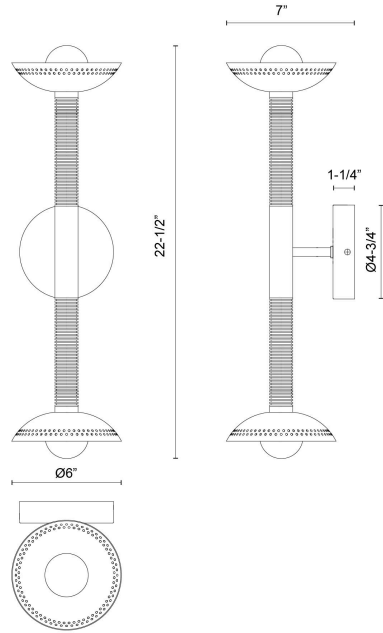

Arden 23-in Wall/Vanity Light

Model	Color Temperature	Wattage	Voltage	Total Lumens	Delivered Lumens	Dimmer Support (Optional, Not Included)
WV616223-UNV WV616223BGOP-UNV WV616223MBOP-UNV	3000K	11W	120-277V	1260lm	560lm* (BGOP) 535lm* (MBOP)	TRIAC/ELV

SPECIFICATION DETAILS

Fixture Dimensions	W6" x H22-1/2" x E7"
Canopy Dimensions	D4-3/4" x E1-1/4"
Location	Damp
Dimming Range	100% - 10%
Glass Details	Opal Glass
Illumination Direction	Up/Down
Light Source/Life	LED (50,000 hours) 90CRI
Material	Aluminum, Steel, Glass
Mounting Direction	Wall Mount all orientation
Height from Center	11-1/4"
Shade Details	Steel Shade
Compliance	ETL Certified: Yes CEC Title 24: Yes