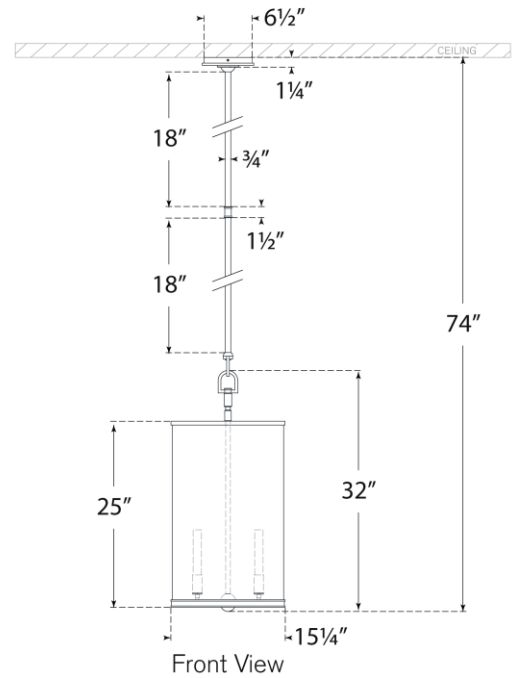

TEAR SHEET

Modern Large Lantern

Item # RL 5177NB

Designer: Ralph Lauren

O/A Height: 74"

Fixture Height: 32"

Min. Custom Height: 39"

Width: 15.25"

Canopy: 7" Round

Finishes: BZ, NB, PN

Glass Options: CG

Socket: 4 - E12 Candelabra

Wattage: 4 - 60 C11

Weight: 32 Pounds

Note: Custom Height Available

Bottom View