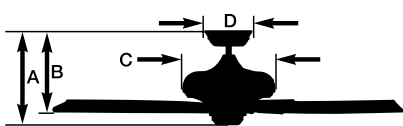

Product Dimensions & Weight

- A. Total Fan Height: **14.5"**
  - B. Bottom of Blade to Ceiling: **13.2"**
  - C. Width of Housing: **9.8"**
  - D. Width of Canopy: **7.1"**
2. Motor Size (mm): **188 x 20**
   Product Weight: **26.5 LBS**