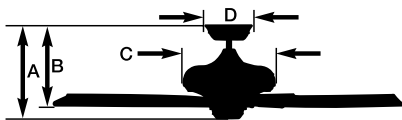

Product Dimensions & Weight

- A. Total Fan Height: **12.6"**
- B. Bottom of Blade to Ceiling: **10.0"**
- C. Width of Housing: **9.6"**
- D. Width of Canopy: **9.9"**
- Motor Size (mm): **153 x 18**
- Product Weight: **18.5 LBS**

Included

6-Speed¹
Remote Control
with Receiver

Optional Controls

SR650¹
6-Speed
2-in-1
Remote Control

SW605¹
6-Speed
Wall Control

¹Controls are rated for indoor use only.