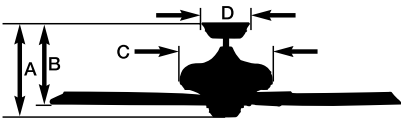

Product Dimensions & Weight

- A. Total Fan Height: **14.4"**
- B. Bottom of Blade to Ceiling: **12.5"**
- C. Width of Housing: **8.4"**
- D. Width of Canopy: **6.4"**
- Motor Size (mm): **165 DC**
- Product Weight: **32 LBS**

Included

6-Speed²
Wall Control
with Receiver

Optional Controls

SR650¹
6-Speed
2-in-1
Remote Control

SR600
6-Speed
Remote Control

1 Damp Location rated for ORB, GRT and PT finish. BS finish not suitable for damp locations.
2 Controls are recommended for indoor use only.