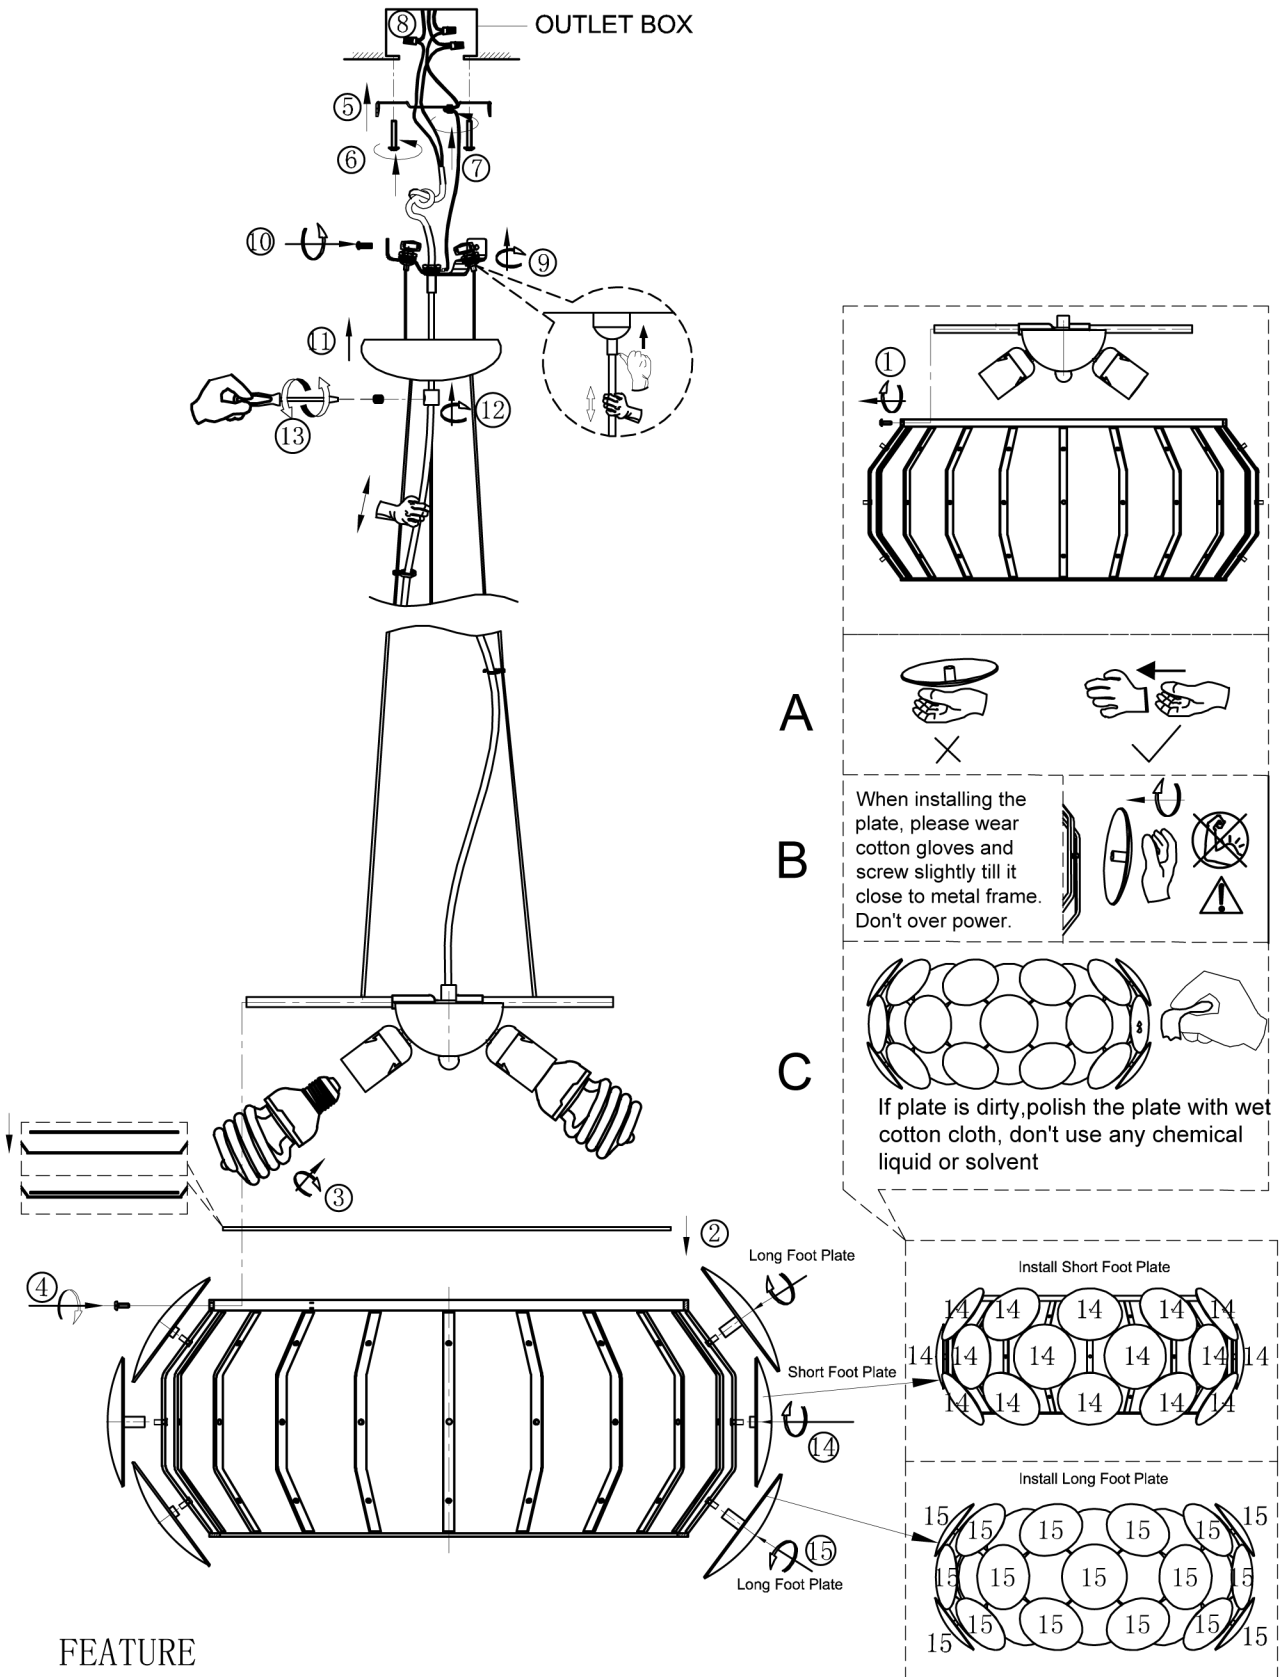

INSTALLATION AND SAFETY INSTRUCTIONS
ITEM NO.: CD10189/7/GWH

FEATURE

- 120V ~ 60HZ
 - Lamp Type: E26 7×MAX 26W
- The lamp can be only indoor used.