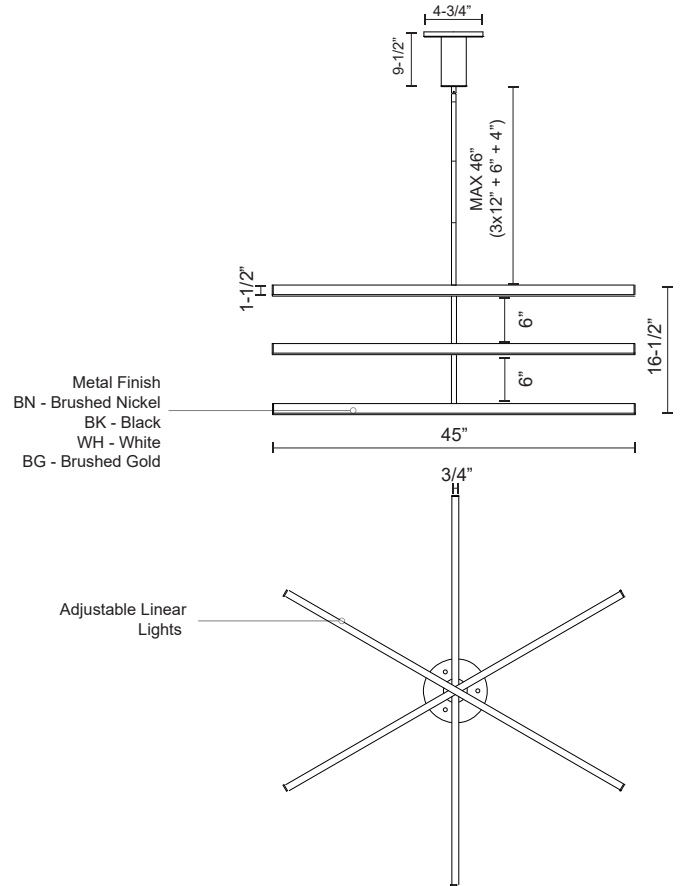

VEGA
CH10345-UNV
 CHANDELIERS

PROJECT

CH10345-BN-UNV
Brushed Nickel

CH10345-WH-UNV
White

CH10345-BG-UNV
Brushed Gold

CH10345-BK-UNV
Black

SPECIFICATION DETAILS

Fixture Dimensions	L45" x W3/4" x H16-1/2"
Light Source	LED with DC Driver
Wattage	56W
Total Lumens	4490lm
Delivered Lumens	BK-2185lm; BN-3345lm; WH-3677lm; BG-2730lm*
Voltage	120-277V
Color Temperature	3000K
CRI (Ra)	90CRI
Optional Color Temps	2700K - 5000K Available, Minimum Order Quantities Apply
LED Rated Life	50,000 hours
Dimming	100% - 10%, TRIAC or ELV Dimmer (Not Included)
Diffuser Details	White Acrylic Diffuser
Adjustable	Yes
Rod Length	46" Max (3x12" + 1x6" + 1x4")
Wire Length	72"
Minimum Hang Height	32"
Sloped Ceiling Adaptable	Yes, Up to 45 Degrees
Location	Dry
Illumination Direction	Downlight
CEC Title 24 JA8	Yes, JA8-2022
Canopy Dimensions	D4-3/4" x H9-1/2"
Paint Finish	BG01; BK02; BN02; WH02;
Material	Aluminum + Acrylic

* For custom options, consult factory for details.

* For warranty information, please visit www.kuzcolighting.com/warranty

DESCRIPTION

Machined aluminum with powder-coated or electroplated finish. Trio of linear lights, suspended from a central spindle. Down light distribution.