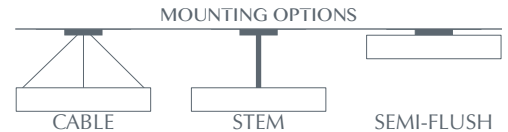

CLARUS 14307

Base Specifications:

24" dia x 6"h x 25" - 96" adj OAH
 10: WRL - 4 x E26 - for LED retro 20W max
 Retro Style Filament Bulb Recommended
 Cable hung*

Notes:

Shown in: A1 - Angles

14307	-	-	-	-
MODEL		PERF	FINISH	LAMPING

*Modifications:

- Cable hung (Standard)
- Stem mount: ____ OAH
- Semi-flush mount (1" - 1.5" from ceiling to top of fixture)

Other Modifications:

A1 - Angles

CL - Cloverleaf

RD - Round

SQ - Squares

FINISH