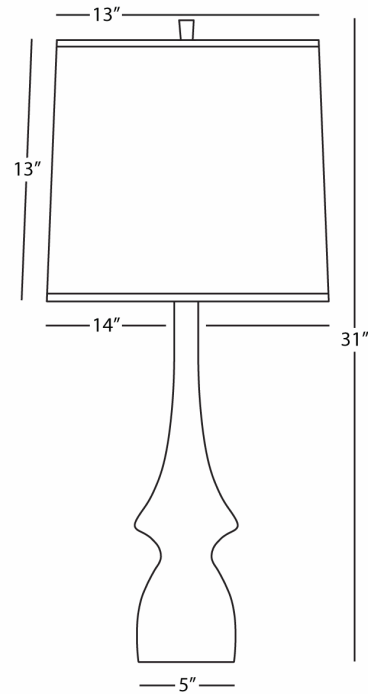

JASMINE

PM210

Table Lamp

1 - 150W Max.

Bulb Type: A

Switch: Hi-Lo Dimming

Pumpkin Glazed Ceramic

Oyster Linen Shade

See Jasmine Table for Color Options

** Available for Quick SHIP **