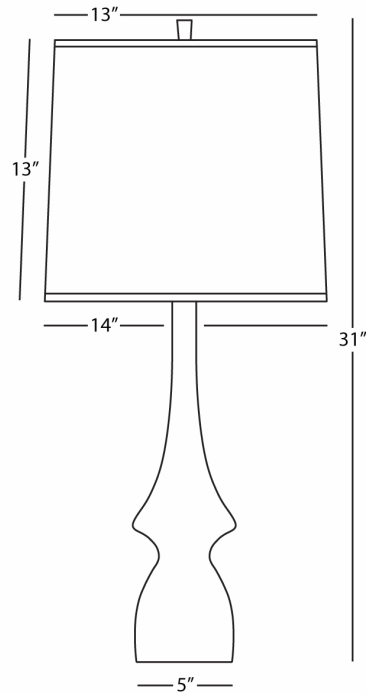

JASMINE

CL210

Table Lamp

1 - 150W Max.

Bulb Type: A

Switch: Hi-Lo Dimming

Celadon Glazed Ceramic

Oyster Linen Shade

See Jasmine Table for Color Options

** Available for Quick SHIP **