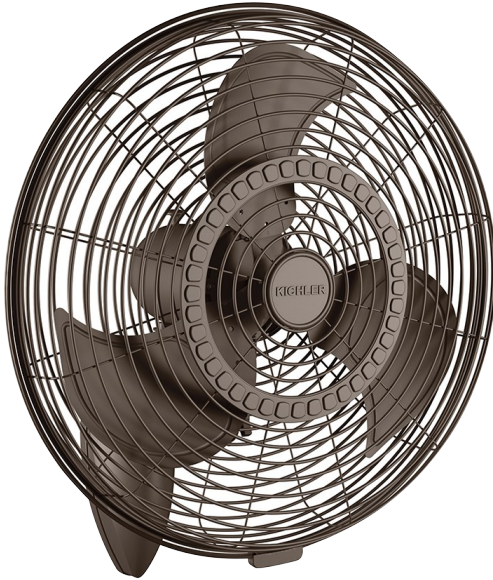

**Pola Collection**  
**24 Inch Pola Wall Fan SNB**  
 339224SNB (Satin Natural Bronze)

Project Name: \_\_\_\_\_  
 Location: \_\_\_\_\_  
 Type: \_\_\_\_\_  
 Qty: \_\_\_\_\_  
 Comments: \_\_\_\_\_

**Product Information**

Product ID	339224SNB
Finish	Satin Natural Bronze
Blade Finish	Satin Natural Bronze
Collection	Pola Collection

**Specifications**

Number of Blades	3
Blades Included	Yes
Blade Pitch	10 Degrees
Blade Sweep	24"
Blades Reversible	No
Blade Material	Steel
Optional Blades Available	No
Primary Control System	Pull Chain - Please contact Kichler Advanced Product Solutions at 844-542-4537 to confirm your project requirements.
Remote Included	No
Wall Control Included	No
Low Ceiling Adaptable	No
Motor Size	PSC139-640
Motor Type	AC INDUCTION

**Available Finishes**

Finish	Fixture	Glass	Blade 1	Blade 2
Brushed Nickel	339224NI		BRUSHED NICKEL	
Satin Natural Bronze	339224SNB		SAT NAT BRZE	

**Downlight**

Optional Light Kit Available	No
------------------------------	----