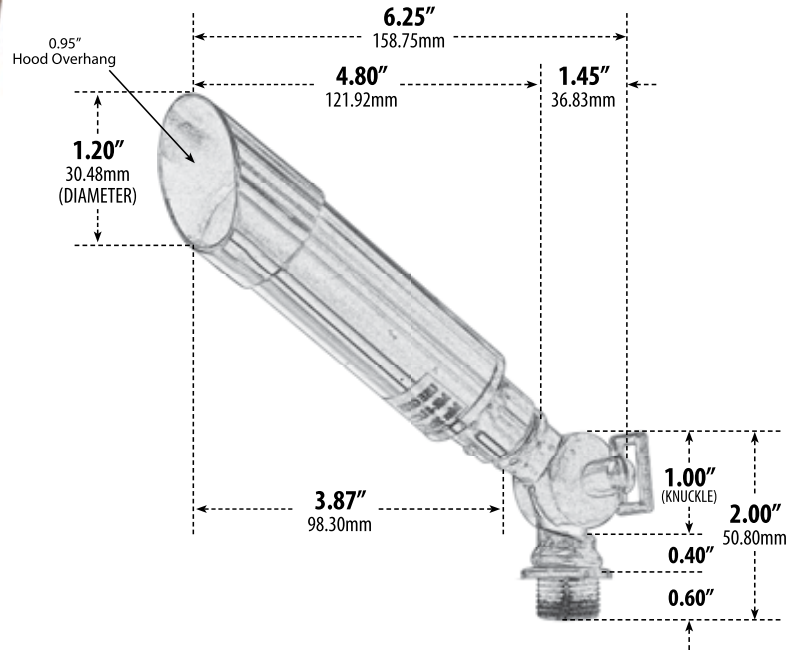

## DIRECTIONAL SPOT LIGHT WITH HOOD

- ▶ **Material:** Brass
- ▶ **Lens:** Clear, Heat Resistant, Tempered Glass
- ▶ **Lamp:** MR8 Bi-Pin Base (20W Maximum)

MODEL NUMBER	LAMP TYPE	ILLUMINANT TYPE	WATTS (W)	VOLTS (V)	LAMP(S) INCLUDED?
LV28	MR8	HALOGEN	10	12	YES

Pre-wired with UL Listed Direct Burial Wire/Cable

- ▶ **Adjustable Knuckle with 1/2" NPT**
- ▶ **Connector Available:** P-CN01 (sold separately)
- ▶ **Available Finish:** Copper, Antique Brass, Antique Bronze
- ▶ **ETL Approved**

Overall Dimensions:  
2.25"H x 1.70"W x 6.25"D

Maximum Height: 7.25"  
Minimum Height: 2.25"  
Maximum Depth: 6.25"  
Minimum Depth: 1.50"

Weight: 0.60 lbs  
Approximate Wire Length: 12"  
Box Dimensions:  
9.25"H x 2.88"W x 2.81"D