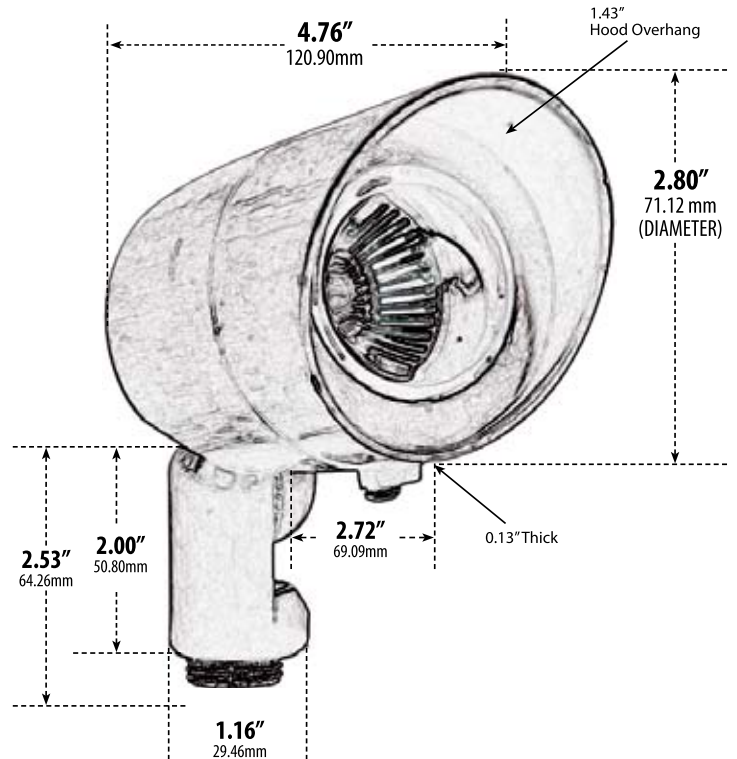

## DIRECTIONAL SPOT LIGHT WITH HOOD

- ▶ **Material:** Fiberglass
- ▶ **Lens:** Clear, Convex, Heat Resistant, Tempered Glass
- ▶ **Lamp:** MR16 Bi-Pin Base (20W Maximum)

MODEL NUMBER	LAMP TYPE	ILLUMINANT TYPE	WATTS (W)	VOLTS (V)	LAMP(S) INCLUDED?
FG132	MR16	HALOGEN	20	12	YES
FG-LED132	MR16-LED	3 LEDs	3	12	YES

Pre-wired with UL Listed Direct Burial Wire/Cable

- ▶ **Adjustable Knuckle with 1/2" NPT**
- ▶ **Ground Spike Included for Installation**
- ▶ **Connector Available:** P-CN01 (sold separately)
- ▶ **Available Color:** Black, Bronze
- ▶ **ETL Approved**

Overall Dimensions:  
7.00"H x 2.80"W x 5.50"D

Maximum Height: 7.25"  
Minimum Height: 4.50"  
Width: 2.80"  
Maximum Depth: 7.00"  
Minimum Depth: 5.00"

Weight: 0.60  
Approximate Wire Length: 20"  
Box Dimensions:  
7.88"H x 4.38"W x 3.00"D