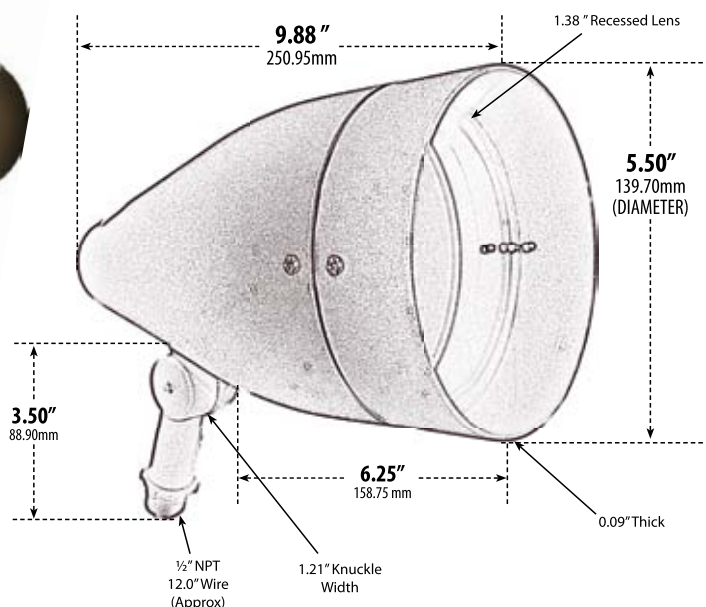

DPR38-GL

DIRECTIONAL SPOT LIGHT

- ▶ **Material:** Powder Coated Cast Aluminum
- ▶ **Lens:** Clear, Heat Resistant, Tempered Glass
- ▶ **Lamp:** PAR 38 (90W Maximum)

MODEL NUMBER	LAMP TYPE	ILLUMINANT TYPE	WATTS (W)	VOLTS (V)	LAMP(S) INCLUDED?
DPR38-GL	PAR38	INCANDESCENT	90	120	NO
DPR-LED38-GL	PAR38-LED	12 LEDs	12	120	YES

- ▶ **Adjustable Knuckle with 1/2" NPT**
- ▶ **Ground Spike Available:** LV-S6 (sold separately)
- ▶ **Available Finish:** Black, Bronze, Verde Green
- ▶ **ETL Approved**

Maximum Height: 11.25"
 Minimum Height: 7.00"
 Width: 5.50"
 Maximum Depth: 9.88"
 Minimum Depth: 9.88"

Weight: 2.2 lbs
 Approximate Wire Length: 12.0"
 Box Dimensions:
 10.00"H x 5.50"W x 5.63"D

DABMAR LIGHTING INCORPORATED

2140 Eastman Ave . Oxnard, CA 93030 . 805.604.9090 . f: 805.604.9050 . www.dabmar.com