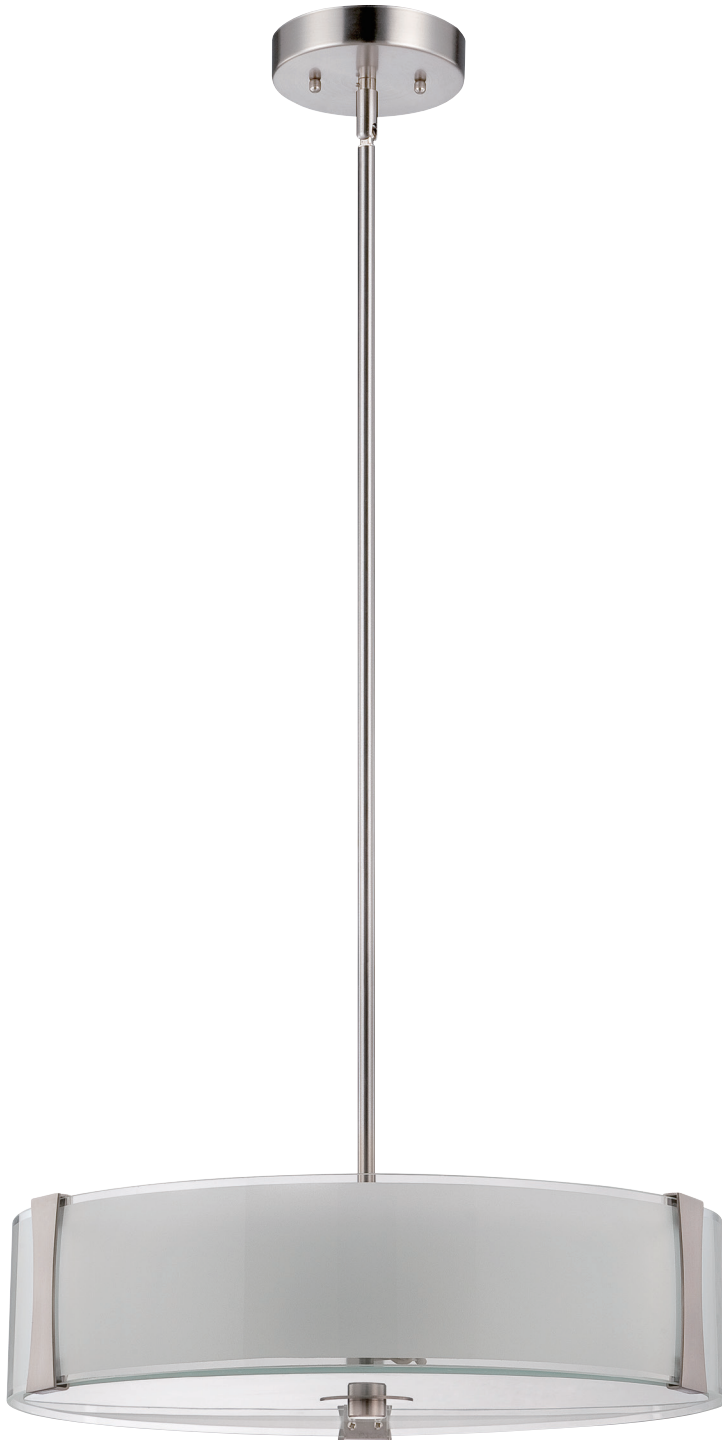

F3515-80

SPECIFICATIONS

ITEM NUMBER	F3515-80
DESCRIPTION	ROWLEY PENDANT
GLASS	ACID ETCHED
FINISH	BRIGHT SATIN NICKEL - (80)
MOUNTING	CEILING
LENGTH OF CORD	120"
48" LEADS TO COME OUT OF CANOPY	YES
WARRANTY	1 YR LIMITED
SUITABLE LOCATION	DRY

ELECTRICAL

SOCKET BASE	MEDIUM BASE - (MB)
NUMBER OF BULBS	3
WATTAGE PER BULB	60W
MAXIMUM WATTAGE	60W
VOLTS	120V
LIGHT BULB SUGGESTED	60W - MB

DIMENSIONS

OVERALL HEIGHT	52"
DIAMETER	18"