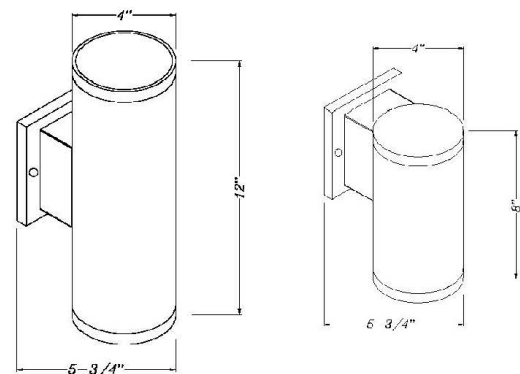

## TECHNICAL SPECIFICATIONS:

- :: Housing: Die-cast aluminum
- :: Outdoor Wall Cylinders
- :: Finish: Bronze & Brushed Nickel
- :: LED: COB technology with prismatic reflector and frosted lens
- :: Input voltage: 120V
- :: Wattage: 15W (Down light); 20W (Up/Down light, 10W per end)
- :: Beam angle: 40° for each side
- :: CRI: >80
- :: Ultra slim at 18mm
- :: IP65, providing a reliable weather-tight seal

## LED WALL MOUNT CYLINDER LIGHTS

CATALOG NO.	DESCRIPTION	WATTS	LUMENS	COLOR TEMP	DIMENSIONS
WMC-DL-15W-30K-BR	Down light	15W	1144LM	3000K	4" x 8" x 5-3/4"
WMC-DL-15W-50K-BR	Down light	15W	1144LM	5000K	
WMC-UDL-20W-30K-BR	Up/Down light	20W	1667LM	3000K	4" x 12" x 5-3/4"
WMC-UDL-20W-50K-BR	Up/Down light	20W	1667LM	5000K	
WMC-DL-15W-30K-BN	Down light	15W	1144LM	3000K	4" x 8" x 5-3/4"
WMC-DL-15W-50K-BN	Down light	15W	1144LM	5000K	
WMC-UDL-20W-30K-BN	Up/Down light	20W	1667LM	3000K	4" x 12" x 5-3/4"
WMC-UDL-20W-50K-BN	Up/Down light	20W	1667LM	5000K	