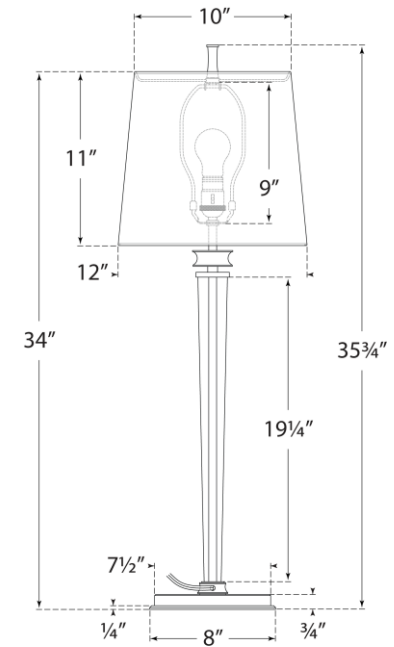

TEAR SHEET

Lyra Buffet Lamp

Item # TOB 3943HAB-L

Designer: Thomas O'Brien

Height: 35.75"

Width: 12"

Base: 8" Round

Finishes: BZ, HAB, PN

Shade Treatments: L

Shade Details: 10" x 12" x 11"

Socket: E26 Dimmer

Wattage: 75 A19

Weight: 13 Pounds

Front View