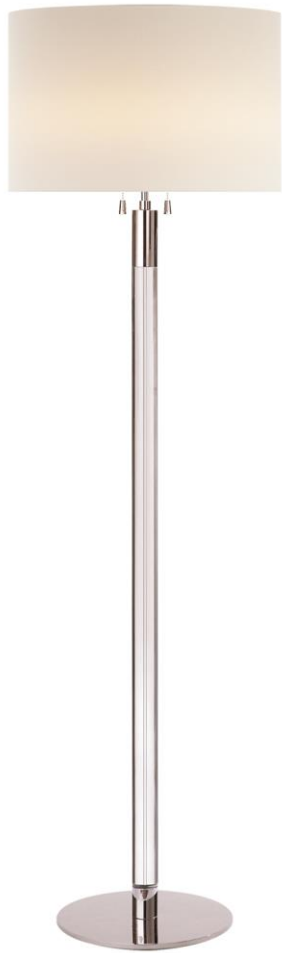

TEAR SHEET

Riga Floor Lamp

Item # ARN 1005PN/CG-L

Designer: AERIN

Height: 60"

Width: 20"

Base: 12" Round

Finishes: HAB/CG, PN/CG

Shade Treatments: L

Shade Details: 19.5" x 20" x 13"

Socket: 2 - E26 Pull Chain

Wattage: 2 - 60 A19

Weight: 28 Pounds